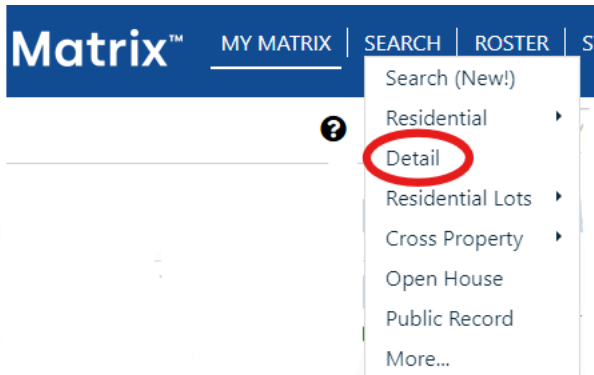

MARIS

How to Search for Properties by an Address

Let's run a search for a mile radius around Busch Stadium.

The address for Busch Stadium is 700 Clark Ave, St. Louis, MO 63102, USA.

First, you will open Matrix. From there roll over the search tab and select a detailed search.

Next input the address into the location line.

Begin typing the address.

You will notice that the system will give suggestions based on what you are typing. If you do not see your address, type in the zip code.