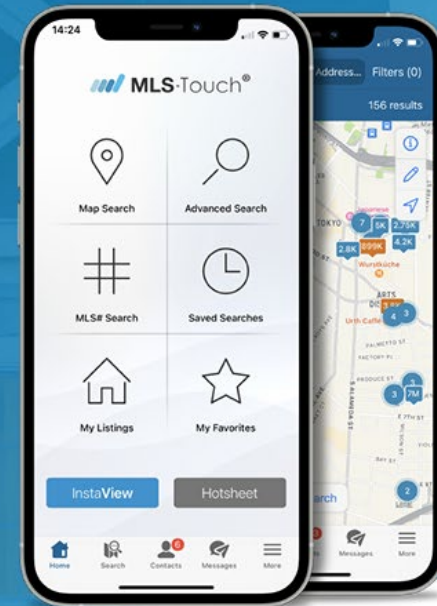

# MLS-Touch

# Download

 **MLS-Touch**<sup>®</sup>

## The Most **ADVANCED** Mobile MLS App for Agents

MLS-Touch gives you the tools you need to stay connected to critical listing data, tax data, and client activities while you're on the go.

**Download the app today!**

A screenshot of a mobile application screen titled "Select Your State". It features a list of states: Georgia, Hawaii, Illinois, Iowa, Kansas/Missouri, Louisiana, MARIS Area, Michigan, Minnesota, Missouri, Montana, Nevada, and North Carolina. The "MARIS Area" option is highlighted with a blue bar and a blue arrow points to it from the left. At the bottom, there is a white bar containing the text "MARIS Area" and a blue button labeled "Next".